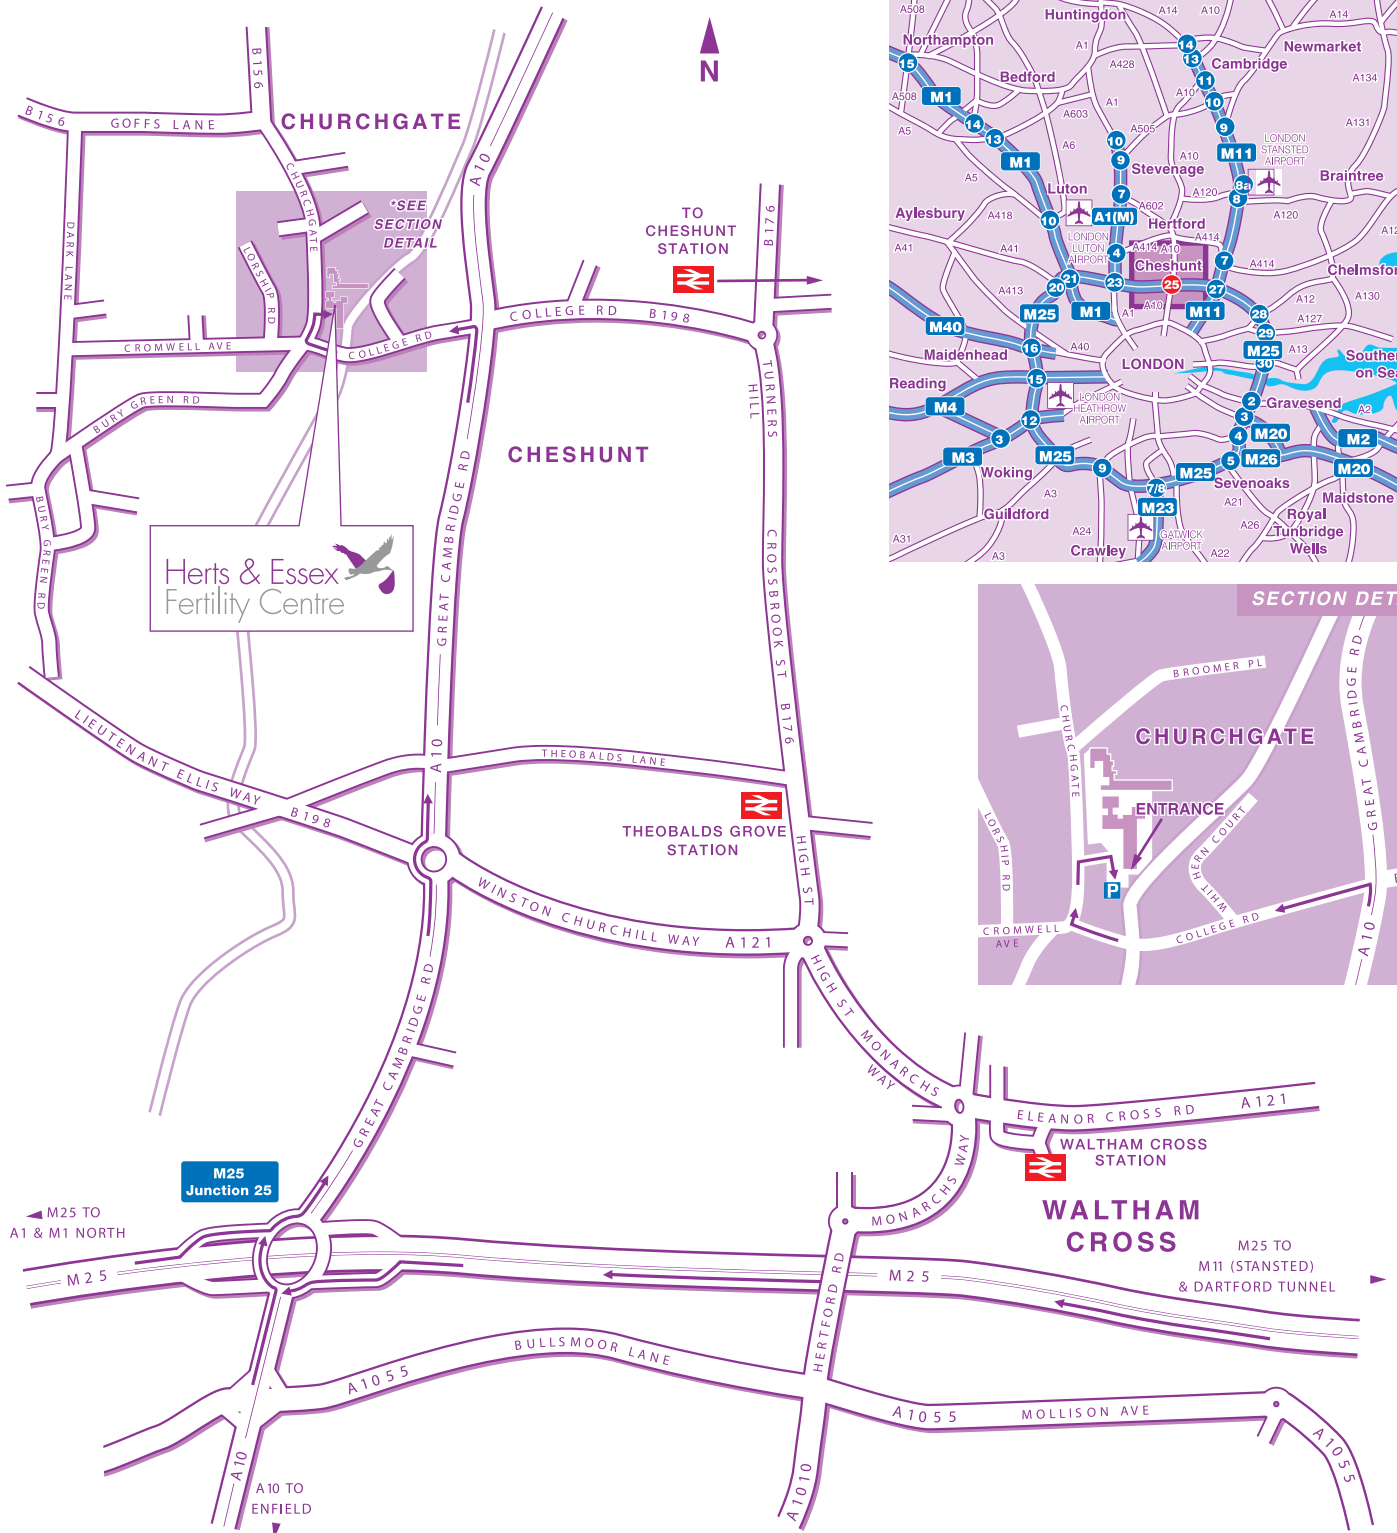

Map directions and transport

Public Transport

By Rail, Cheshunt Station

This is the closest train station and the journey time from Liverpool Street is 20 minutes. Waltham Cross Station & Theobalds Grove Station. Both are a short taxi ride away. For information on train operators and times phone National Rail. Enquiries on 0845 7484950.

By Air, London Luton, London Stansted & London Heathrow Airports. All are within 60 minutes drive away.